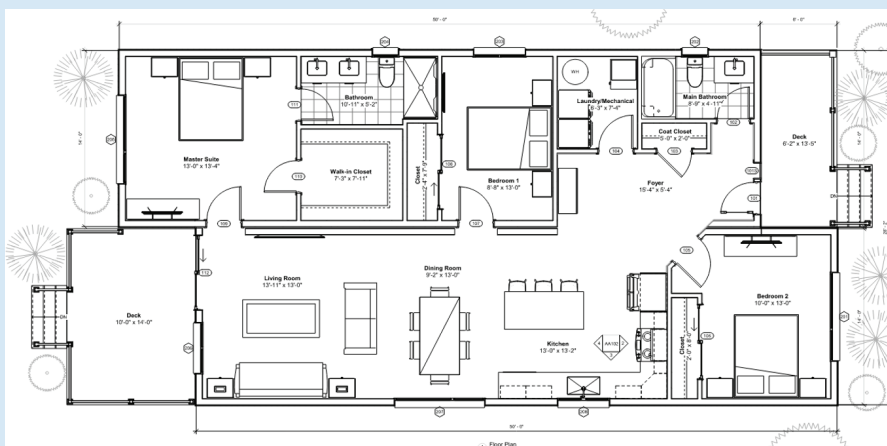

# MAXMOD OFFERING

The MaxMod is our signature multi-bedroom, multi-bathroom home. Whether you are looking for extra space and storage, or have a large household, the MaxMod is your piece of the American dream. Quality finishes, ample storage and a spacious floor-plan set us apart. Modern or Traditional roof-line options are easily configured. Position the MaxMod on your prepared foundation or basement for an innovative, permanent residence for generations to come.

Front Entrance

Back Deck

Side view with traditional roof

OAK

1423 SF

Beautiful designer-chosen finishes and features abound in the Oak model. Enjoy open-concept living with luxury wood-grain vinyl plank flooring throughout. Cook and entertain simultaneously with the large kitchen island, stainless steel appliances, designer lighting, and a solid surface countertop option. The spacious master bedroom has a walk-in closet connects and an en suite bath, complete with tub and shower combination and double sinks. Two additional bedrooms share a hall bathroom and laundry is conveniently next to the bedrooms. Choose from two modern roof options on the exterior. Durable fiber reinforced cement siding, stone veneer siding, and both a front and back deck enable great outdoor living.