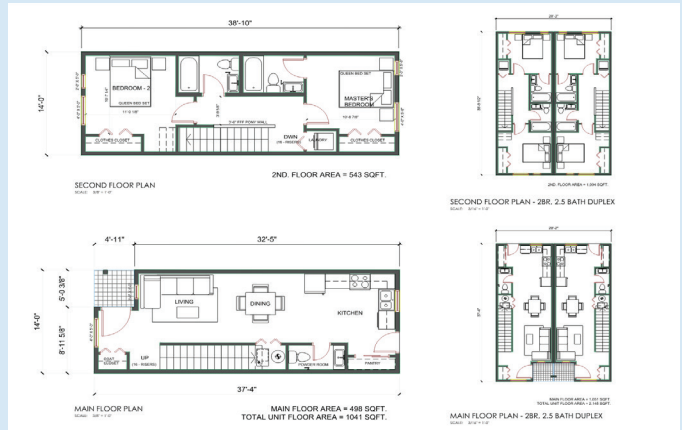

# MULTIMOD OFFERING

The MultiMod is multi-unit townhomes that maximize space. Experience how a well-designed and constructed MultiMod is changing the face of attached housing. Beautiful designer-chosen finishes and features abound including open-concept living with luxury wood-grain vinyl plank flooring throughout. We actively work with developers to find the perfect location for the next MultiMod Community.

PALM

1041 SF

PALM

1041 SF

PALM

1041 SF