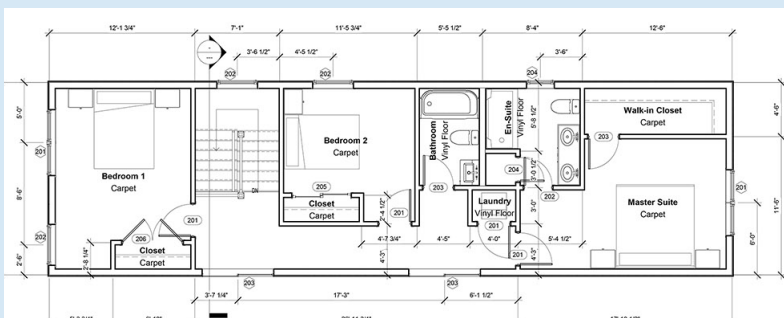

# MAXMOD OFFERING

The MaxMod is our signature two-story, multi-bedroom, multi-bathroom home, attainable for all! Whether you are a looking for extra space and storage, or have a large household, the MaxMod is your piece of the American dream. Modern finishes, ample storage and a spacious floor-plan set us apart. Position the MaxMod on your prepared foundation or basement for an innovative, permanent residence for generations to come.

## HAWTHORNE

Beautiful designer-chosen finishes and features abound in the Hawthorne model with 1,800 square feet of living space! On the main floor, enjoy open-concept living with luxury wood-grain vinyl plank flooring throughout. Cook and entertain simultaneously with the large kitchen island, stainless steel appliances, designer lighting, and a solid surface countertop option. Upstairs, three spacious bedrooms come with plenty of closet space. The master bedroom has a walk-in closet, en suite bath, complete with tub, separate shower and double sinks. Two additional bedrooms share a hall bathroom and laundry is conveniently next to the bedrooms. The exterior has durable fiber reinforced cement siding, stone veneer siding, and both a front porch and back deck for