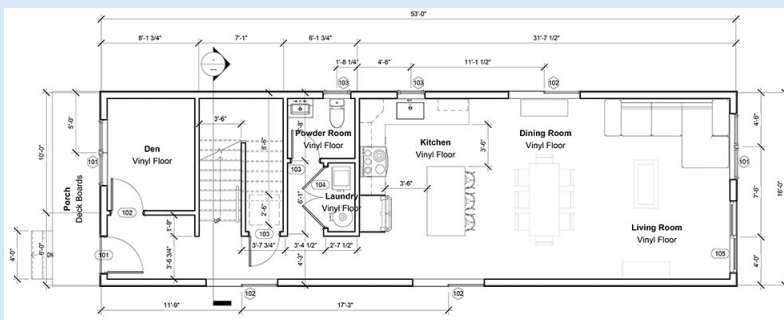

# MAXMOD OFFERING

The MaxMod is our signature two-story, multi-bedroom, multi-bathroom home, attainable for all! Whether you are a looking for extra space and storage, or have a large household, the MaxMod is your piece of the American dream. Modern finishes, ample storage and a spacious floor-plan set us apart. Position the MaxMod on your prepared foundation or basement for an innovative, permanent residence for generations to come.

## HAWTHORNE

Beautiful designer-chosen finishes and features abound in the Hawthorne model with 1,800 square feet of living space! On the main floor, enjoy open-concept living with luxury wood-grain vinyl plank flooring throughout. Cook and entertain simultaneously with the large kitchen island, stainless steel appliances, designer lighting, and a solid surface countertop option. Upstairs, three spacious bedrooms come with plenty of closet space. The master bedroom has a walk-in closet, en suite bath, complete with tub, separate shower and double sinks. Two additional bedrooms share a hall bathroom and laundry is conveniently next to the bedrooms. The exterior has durable fiber reinforced cement siding, stone veneer siding, and both a front porch and back deck for