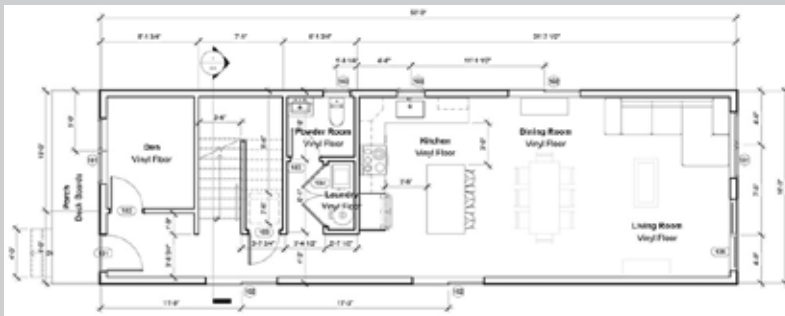

## HAWTHORNE

Beautiful designer-chosen finishes and features abound in the Hawthorne model with 1,800 square feet of living space. The main floor has open-concept living with a large kitchen island, appliances included, ample lighting and a huge kitchen pantry. Upstairs, three spacious bedrooms come with plenty of closet space. The master bedroom has a walk-in closet, en suite bath, complete with tub, separate shower and double sinks. Two additional bedrooms share a hall bathroom and laundry is conveniently next to the bedrooms. The exterior has both a front porch and back deck for outdoor living.