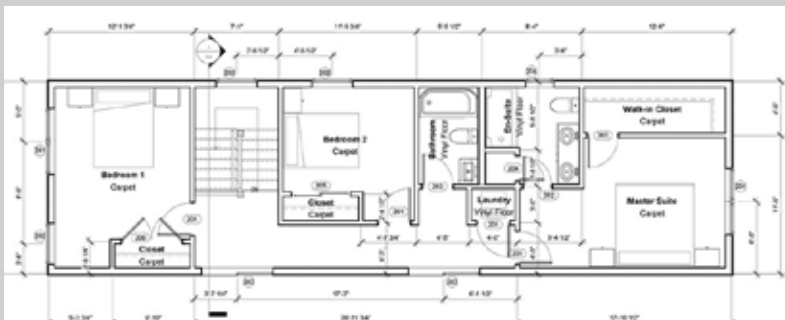

## HAWTHORNE

Beautiful designer-chosen finishes and features abound in the Hawthorne model with 1,800 square feet of living space. The main floor has open-concept living with a large kitchen island, appliances included, ample lighting and a huge kitchen pantry. Upstairs, three spacious bedrooms come with plenty of closet space. The master bedroom has a walk-in closet, en suite bath, complete with tub, separate shower and double sinks. Two additional bedrooms share a hall bathroom and laundry is conveniently next to the bedrooms. The exterior has both a front porch and back deck for outdoor living.