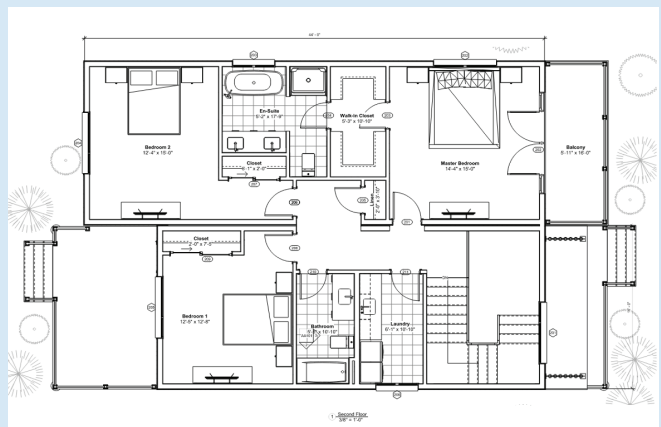

MAXMOD OFFERING

The MaxMod is our signature two-story, multi-bedroom, multi-bathroom home, attainable for all! Whether you are looking for extra space and storage, or have a large household, the MaxMod is your piece of the American dream. Modern finishes, ample storage and a spacious floor-plan set us apart. Position the MaxMod on your prepared foundation or basement for an innovative, permanent residence for generations to come.

ASH

TWO FLOORS OF LIVING SPACE: 2729 SF

Beautiful designer-chosen finishes and features abound in the Ash model with 2,729 square feet of living space! On the main floor, enjoy open-concept living with luxury wood-grain vinyl plank flooring throughout. Cook and entertain simultaneously with the large kitchen island, stainless steel appliances, designer lighting, huge kitchen pantry, and a solid surface countertop option. Upstairs, french doors lead off the spacious master bedroom to a private balcony, and a walk-in closet connects to the en suite bath, complete with tub, separate shower and double sinks. Two additional bedrooms share a hall bathroom and laundry is conveniently next to the bedrooms. The exterior has durable fiber reinforced cement siding, stone veneer siding, and both a front porch and back deck for outdoor living.