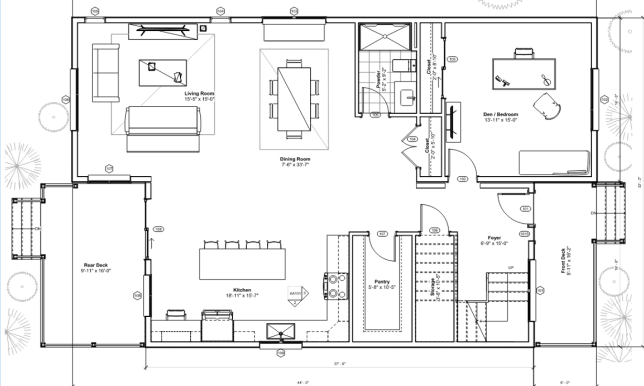

MAXMOD OFFERING

The MaxMod is our signature two-story, multi-bedroom, multi-bathroom home, attainable for all! Whether you are looking for extra space and storage, or have a large household, the MaxMod is your piece of the American dream. Modern finishes, ample storage and a spacious floor-plan set us apart. Position the MaxMod on your prepared foundation or basement for an innovative, permanent residence for generations to come.

ASH

TWO FLOORS OF LIVING SPACE: 2729 SF

Beautiful designer-chosen finishes and features abound in the Ash model with 2,729 square feet of living space! On the main floor, enjoy open-concept living with luxury wood-grain vinyl plank flooring throughout. Cook and entertain simultaneously with the large kitchen island, stainless steel appliances, designer lighting, huge kitchen pantry, and a solid surface countertop option. Upstairs, french doors lead off the spacious master bedroom to a private balcony, and a walk-in closet connects to the en suite bath, complete with tub, separate shower and double sinks. Two additional bedrooms share a hall bathroom and laundry is conveniently next to the bedrooms. The exterior has durable fiber reinforced cement siding, stone veneer siding, and both a front porch and back deck for outdoor living.